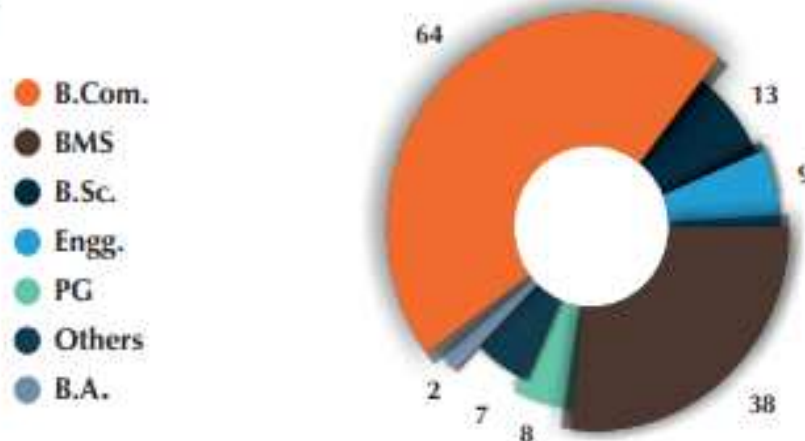

St. Francis Institute of Management & Research (SFIMAR)

CLASS PROFILE – BATCH 2015 - 17

CLASS PROFILE MMS & PGDM : BATCH 2015-17

Specialization

Qualification

Work Experience