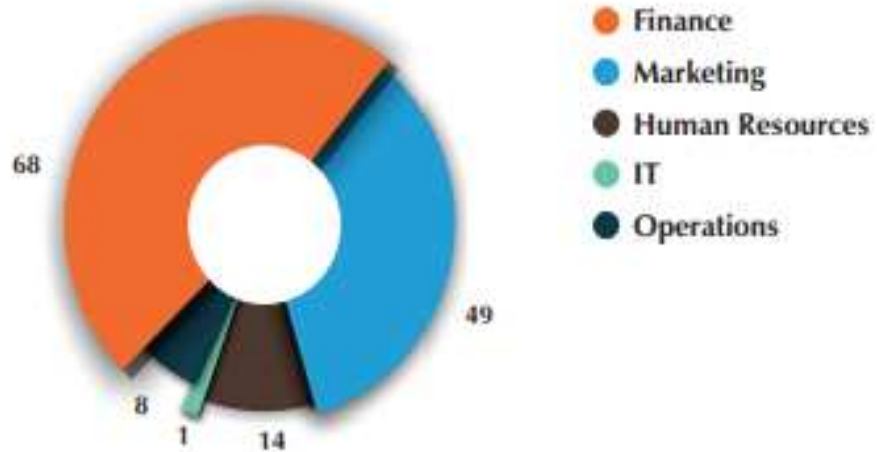

St. Francis Institute of Management & Research (SFIMAR)

CLASS PROFILE – BATCH 2015 - 17

CLASS PROFILE MMS & PGDM : BATCH 2015-17

Specialization

Qualification

Work Experience