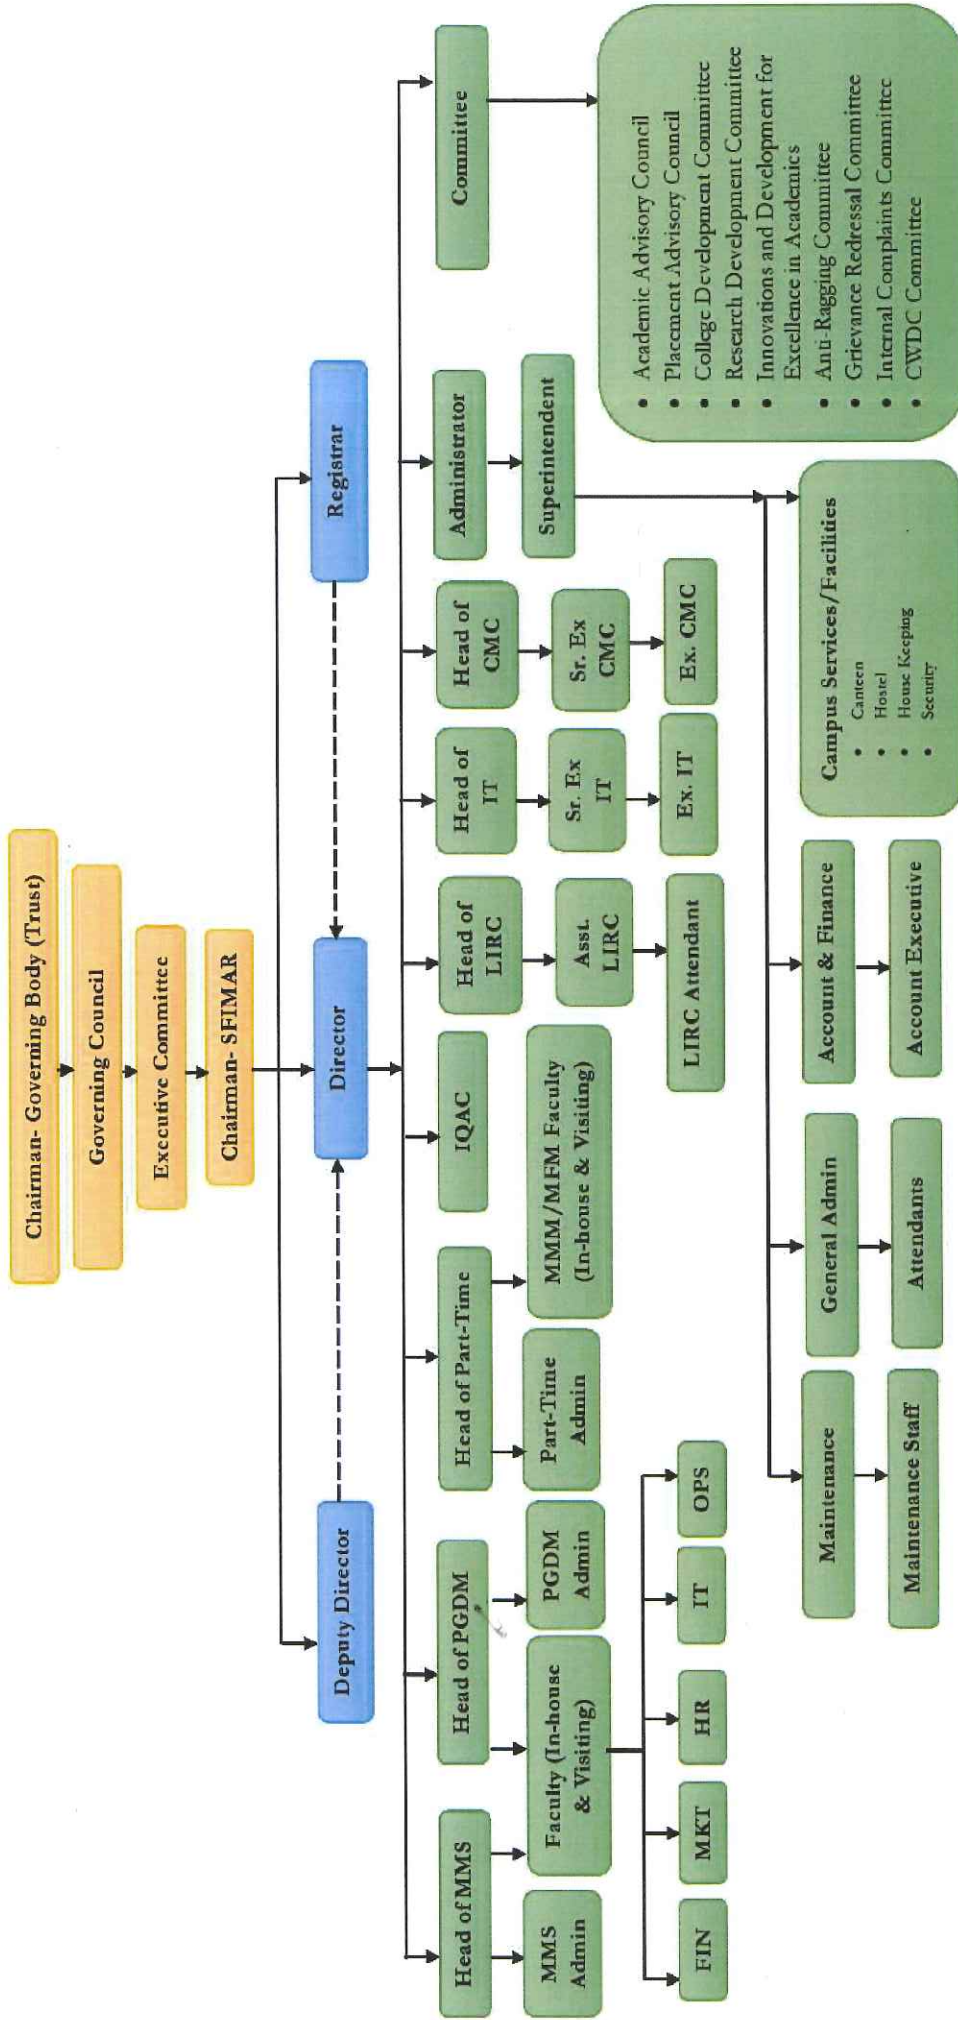

ST. FRANCIS INSTITUTE OF MANAGEMENT AND RESEARCH
ORGANIZATION CHART

Prof. Alphonse

CHAIRMAN
ST. FRANCIS INSTITUTE OF
MANAGEMENT & RESEARCH