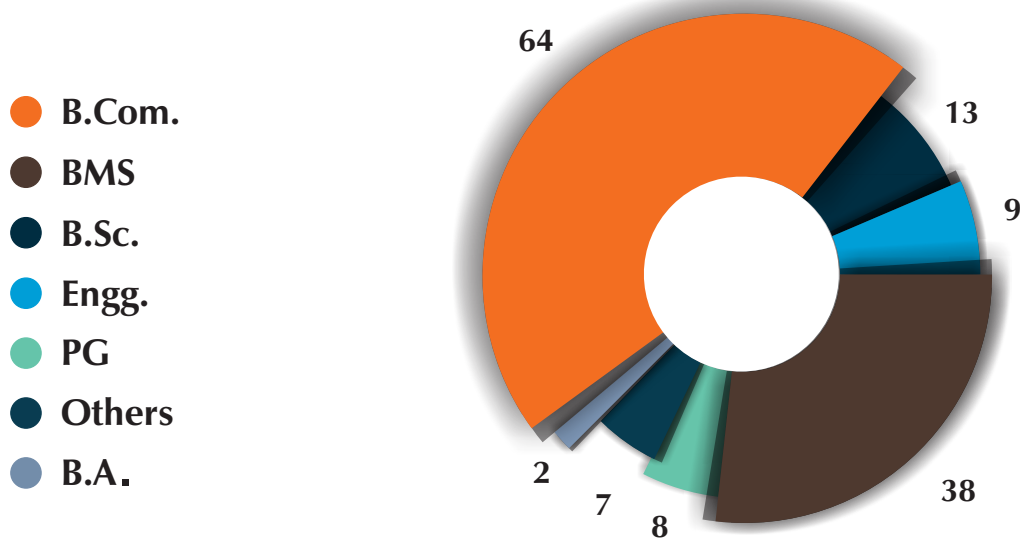

Class Profile : Final Placement Batch 2015-17

Specialization

Qualification

Work Experience