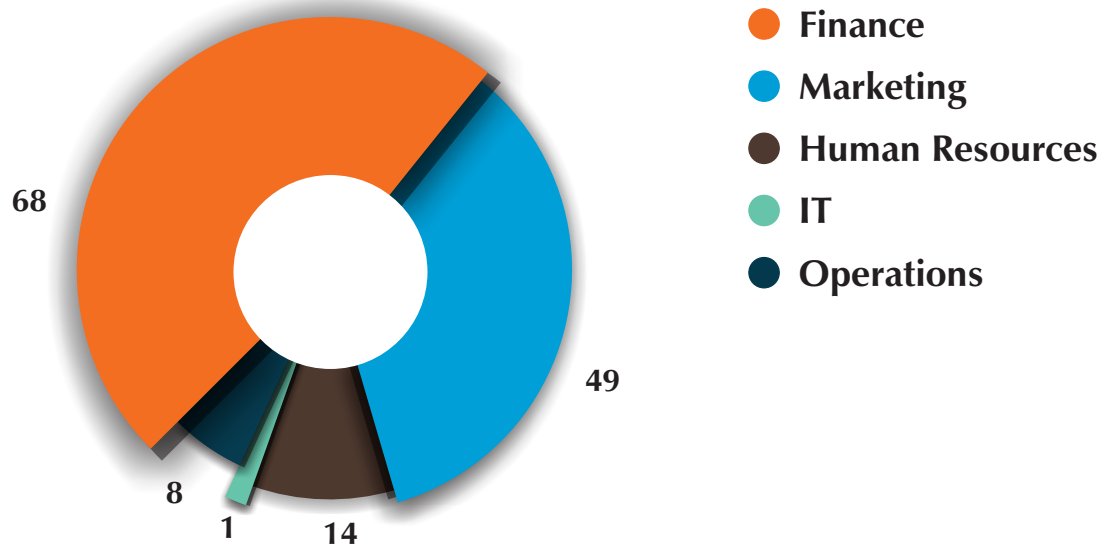

Class Profile : Final Placement Batch 2015-17

Specialization

Qualification

Work Experience