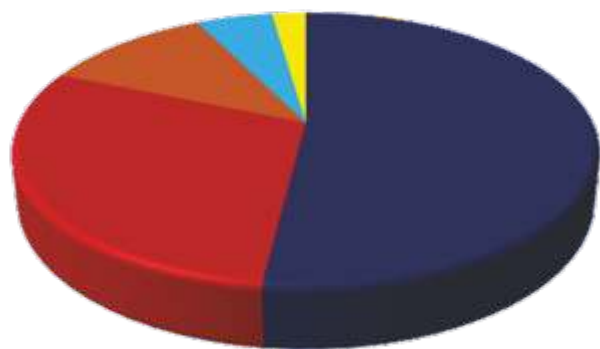

Class Profile - MMS & PGDM – II: Final Placement (Batch 2017–19)

SPECIALIZATION

Finance	92
Marketing	52
Human Resources	20
Operations	9
Information Technology	4
Total	177

WORK EXPERIENCE

Freshers	112
< 12 Months	21
12 - 23 Months	26
24 - 48 Months	18
Total	177