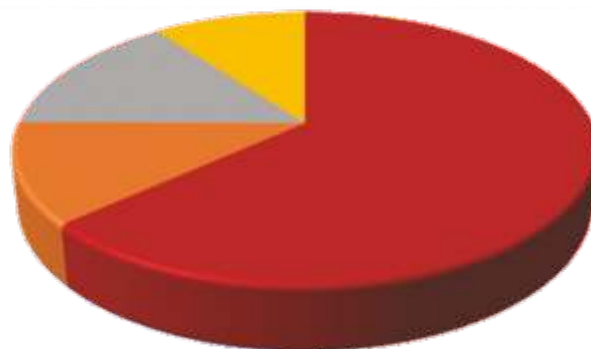

Class Profile - MMS & PGDM – II: Final Placement (Batch 2017–19)

SPECIALIZATION

Finance	92
Marketing	52
Human Resources	20
Operations	9
Information Technology	4
Total	177

WORK EXPERIENCE

Freshers	112
< 12 Months	21
12 - 23 Months	26
24 - 48 Months	18
Total	177