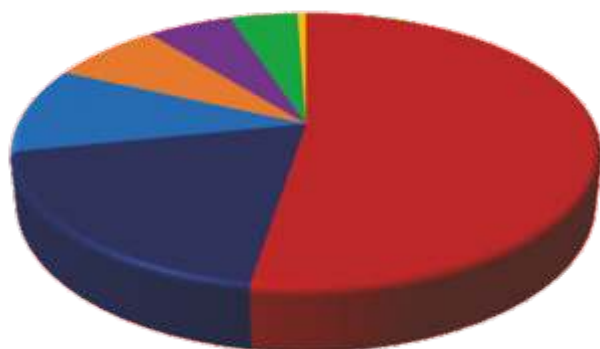

Class Profile - MMS & PGDM – II: Final Placement (Batch 2017–19)

SPECIALIZATION

Finance	92
Marketing	52
Human Resources	20
Operations	9
Information Technology	4
Total	177

WORK EXPERIENCE

Freshers	112
< 12 Months	21
12 - 23 Months	26
24 - 48 Months	18
Total	177